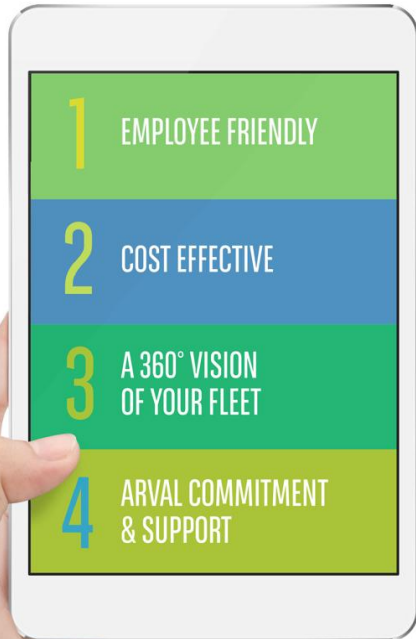

Close your trip

Drive the car

Start your trip via the app

HOW DOES IT WORK?

«Your smartphone is your key

You have access to a direct line to our **customer service 24/7** for road assistance, support in using the app,...

WHAT IS SHARE & GO FOR YOU AS A FLEET-/HR MANAGER ?

The 5 benefits to the ultimate
“Zero Emission” experience
for the Fleet & HR Manager

THE 5 BENEFITS FOR YOU AS A FLEET- /HR MANAGER

MOBILITY MADE EASY

Easy reservation